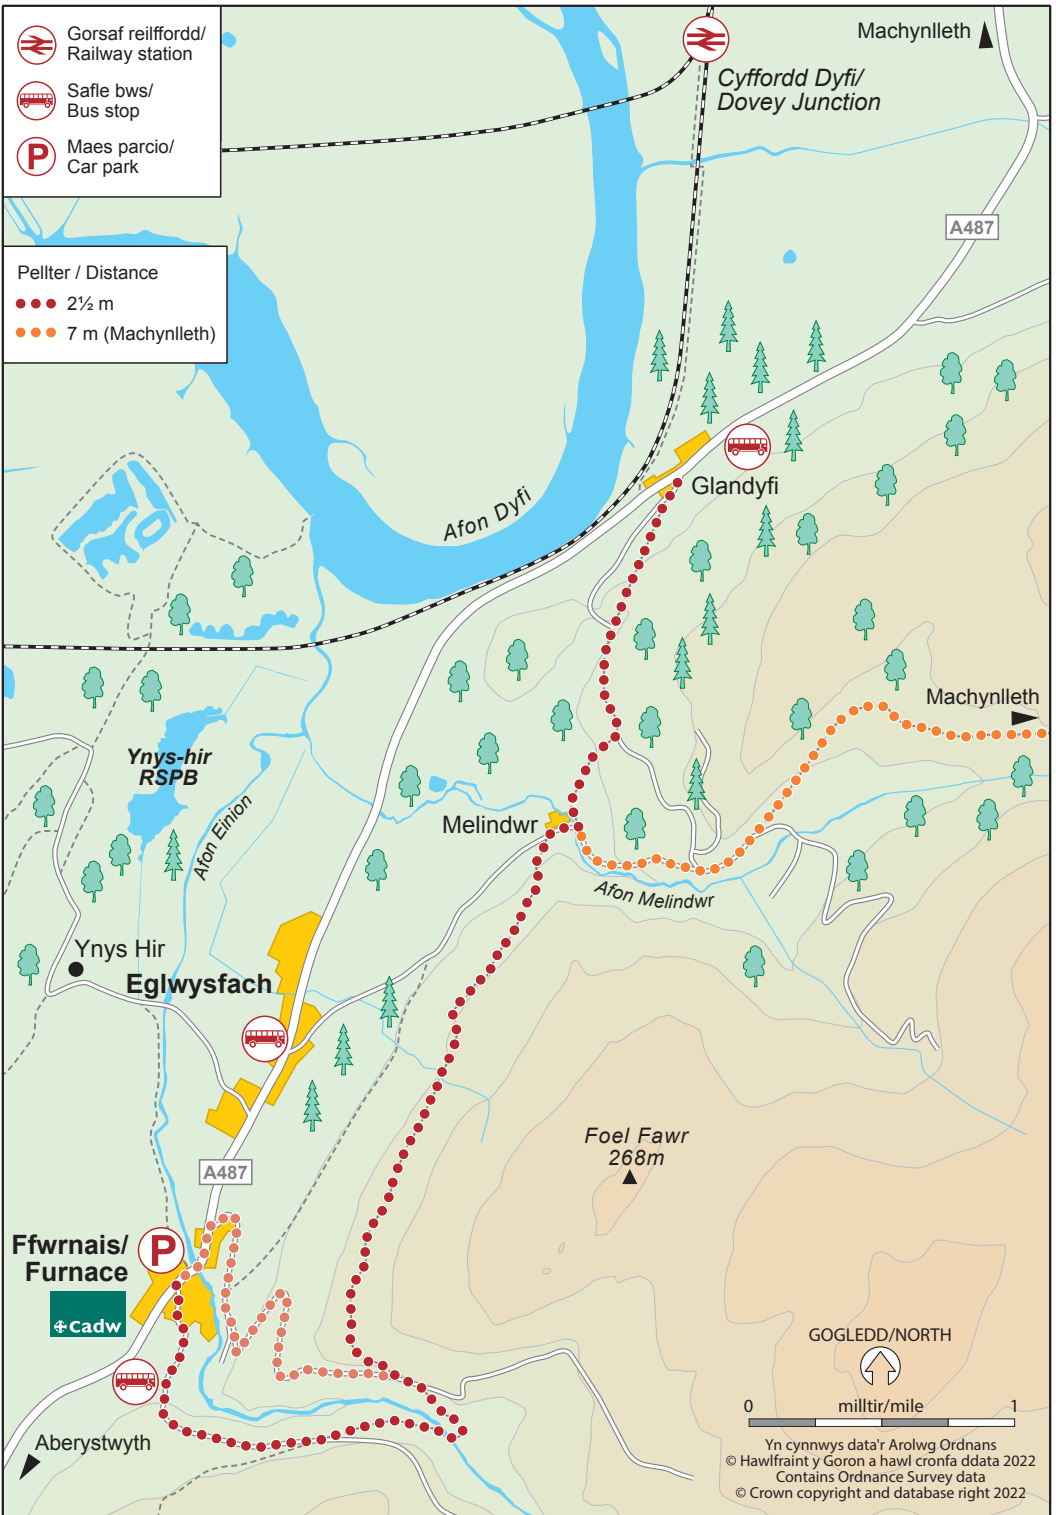

Gorsaf reilffordd/
Railway station

Safle bws/
Bus stop

Maes parcio/
Car park

Pellter / Distance

●●● 2½ m

●●●●● 7 m (Machynlleth)

Machynlleth ▲

Cyffordd Dyfi/
Dovey Junction